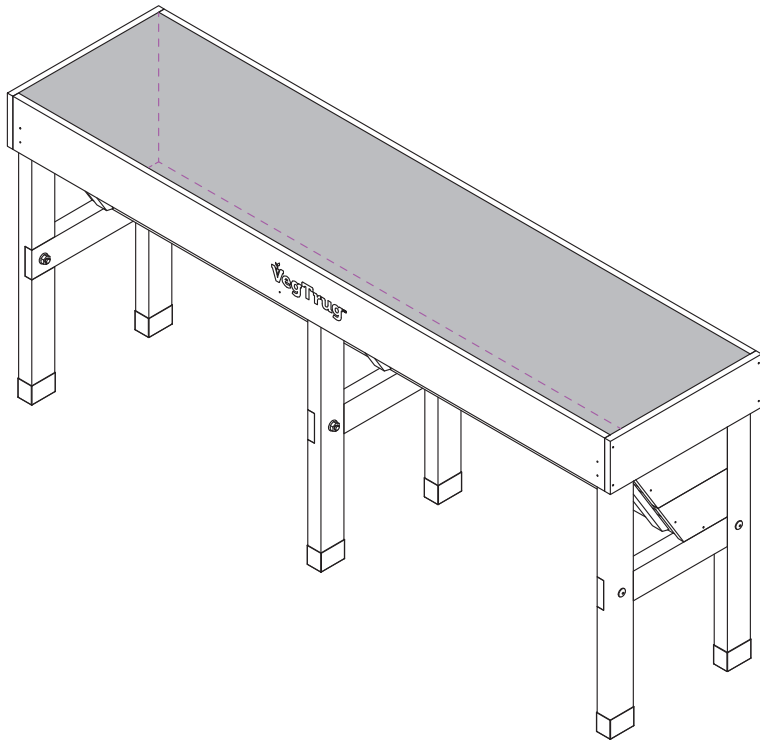

Wall Hugger Medium

A x 1

B x 2

C x 3

D x 3

E x 3

F x 1

G x 1

H x 2

I x 1

J x 1

K x 6

N x 1

3.5x35mm
(0.14x1.38in)

L x 28(+2)

3.5x40mm
(0.14x1.57in)

M x 18(+2)

1

2

3

4

M x 8

L: 3.5x35mm (0.14x1.38in)
M: 3.5x40mm (0.14x1.57in)

5