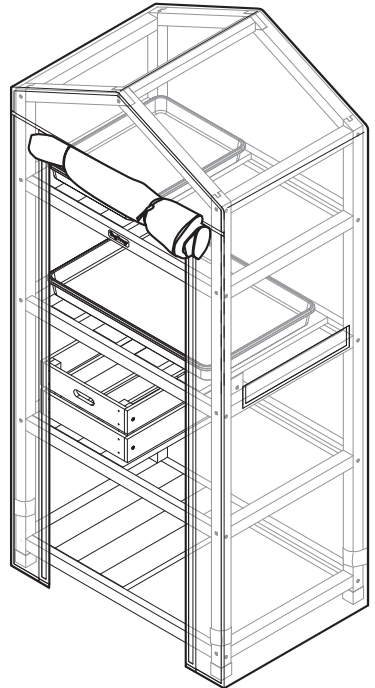

Nursery Collection