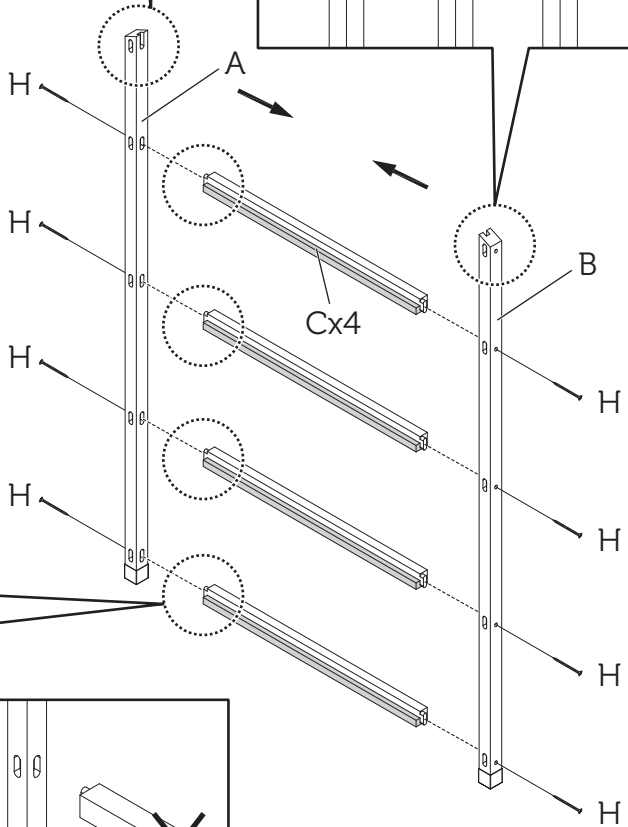

Nursery - 4 Tier Wooden Greenhouse with PE Cover

1