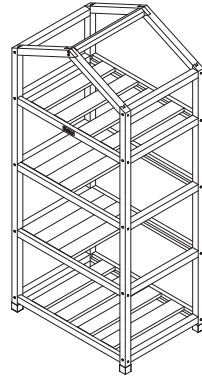

Nursery - 4 Tier Wooden Greenhouse with PE Cover