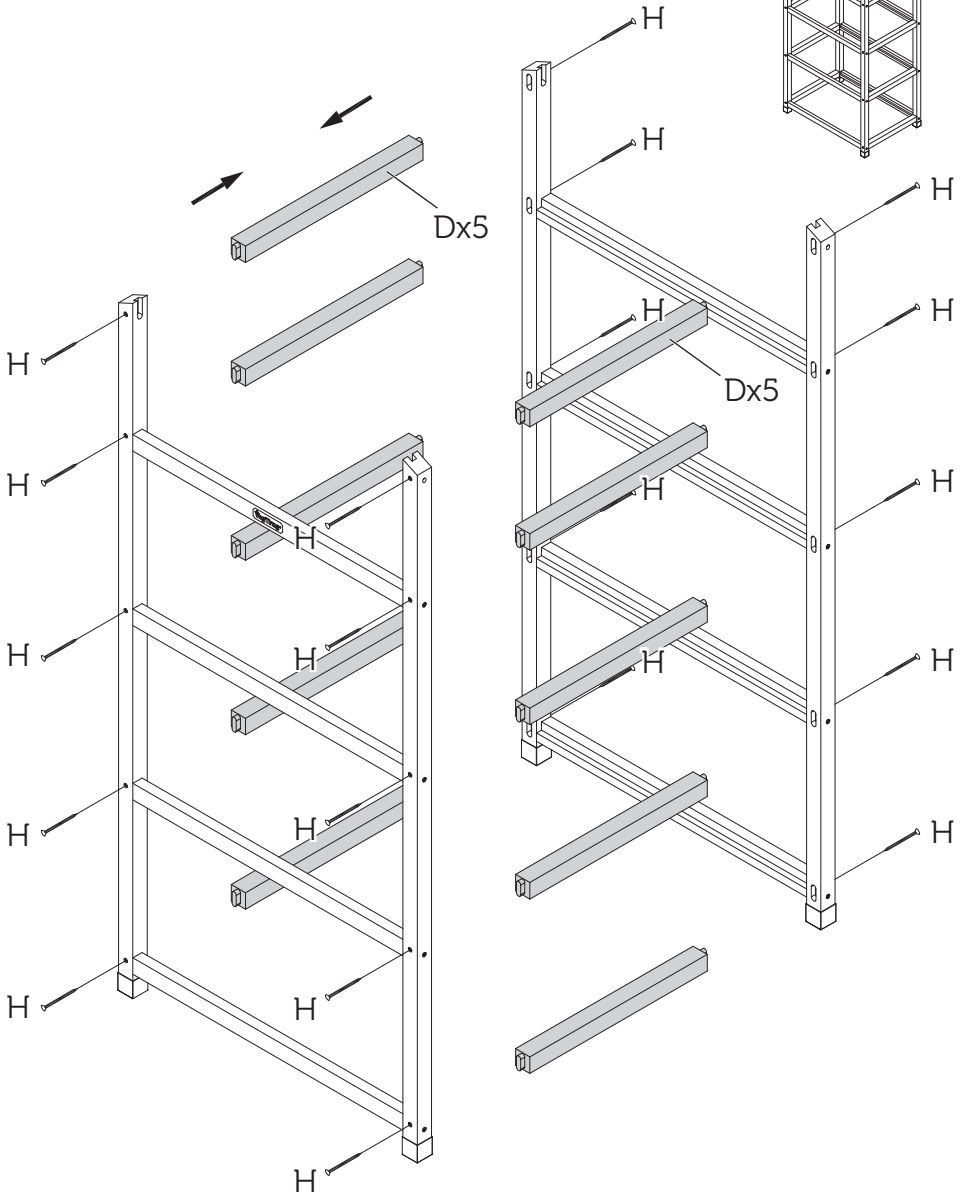

Nursery - 4 Tier Wooden Greenhouse with PE Cover

2