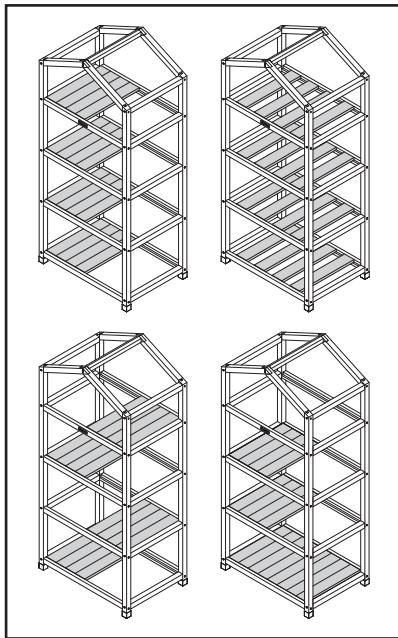

Nursery - 4 Tier Wooden Greenhouse with PE Cover

5