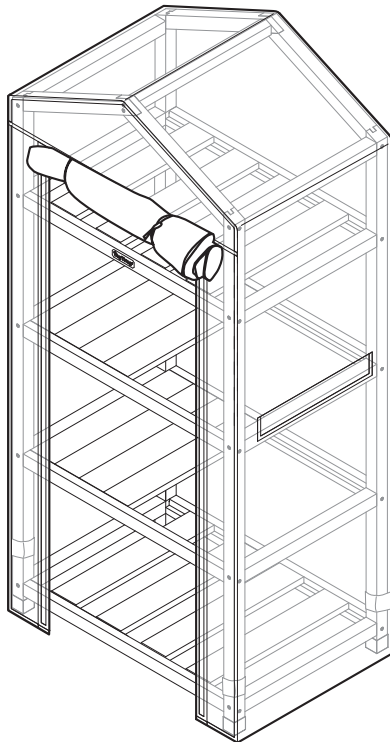

Nursery - 4 Tier Wooden Greenhouse with PE Cover