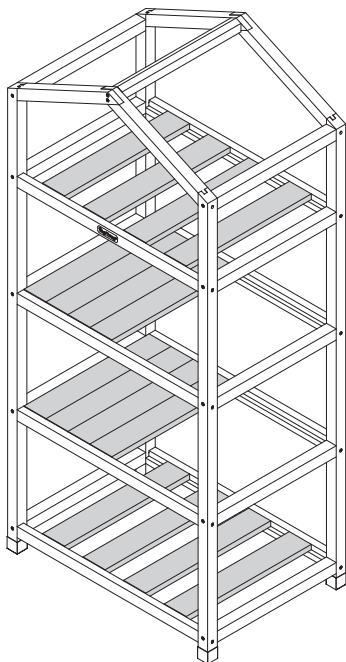

Nursery - 4 Tier Wooden Greenhouse with PE Cover

5