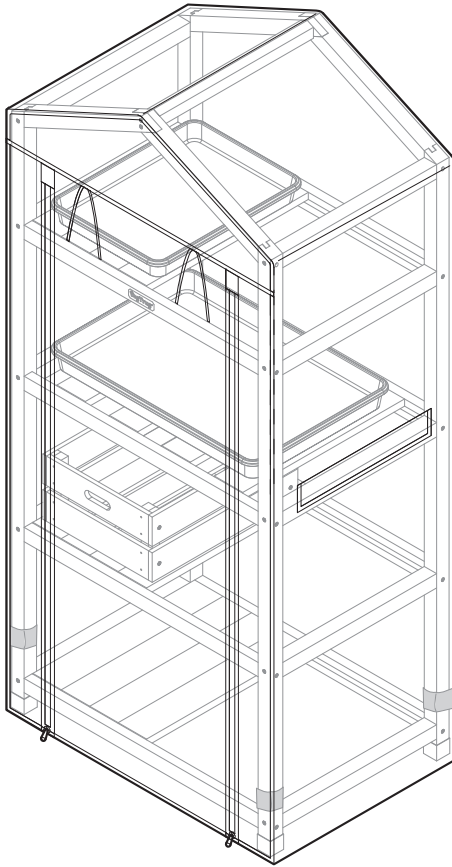

Nursery Collection