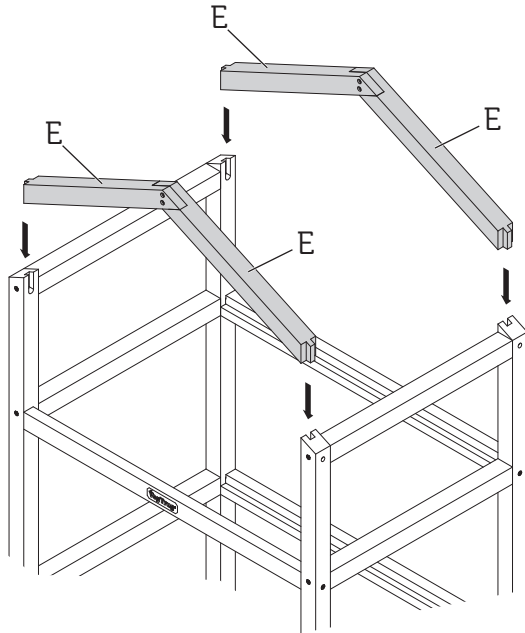

Nursery - 4 Tier Wooden Greenhouse with PE Cover

3