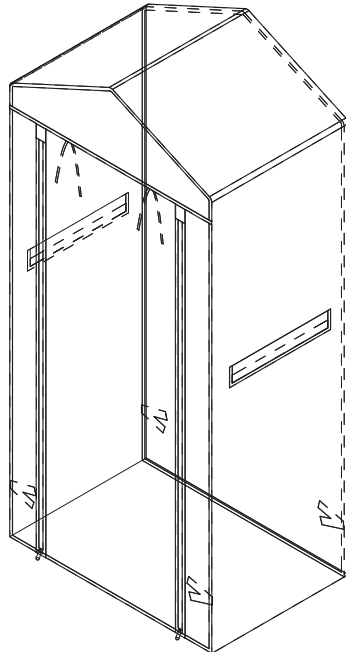

## Small Tray

Size: W41xD31xH4.5cm  
W16xD12xH2in

## Large Tray

Size: W57xD39xH5cm  
W22.5xD15.5xH2in

## Wooden Crate

Size: W40xD30xH15.5cm  
W16xD12xH6.1in

## WallHugger Side Table

Size: W65xD46xH80cm  
W26xD18xH31.5in