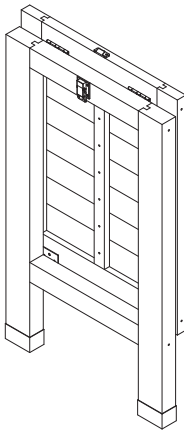

## Small Tray

Size: W41xD31xH4.5cm  
W16xD12xH2in

## Large Tray

Size: W57xD39xH5cm  
W22.5xD15.5xH2in

## Wooden Crate

Size: W40xD30xH15.5cm  
W16xD12xH6.1in