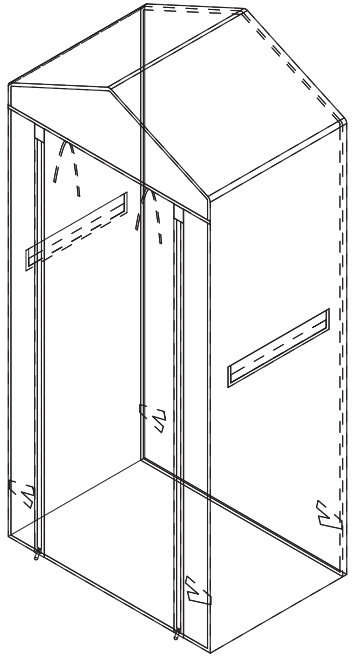

# Nursery - 4 Tier Wooden Greenhouse with PE Cover

**E x 4**

**F x 1**

**G x 16**

**H x 44**

**I x 1**

**(PE Greenhouse Cover Only)**

## Large Tray

Size: W57xD39xH5cm  
W22.5xD15.5xH2in