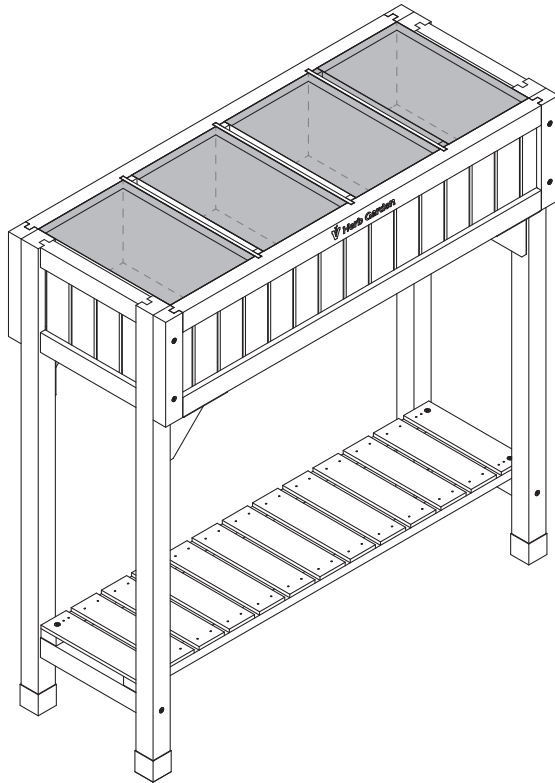

VegTrug Slimline Herb Planter

A x 1

B x 2

710x258mm
(27.95x10.16in)

C x 1

770x190mm
(30.31x7.48in)

D x 1

E x 3

3.5x40mm
(0.14x1.57in)

F x 12(+1)

G x 2

J x 4

H x 2

3.5x15mm
(0.14x0.59in)

I x 24(+2)

1

F x 4

2

3

4

5

770x190mm
(30.31x7.48in)

F x 4

6