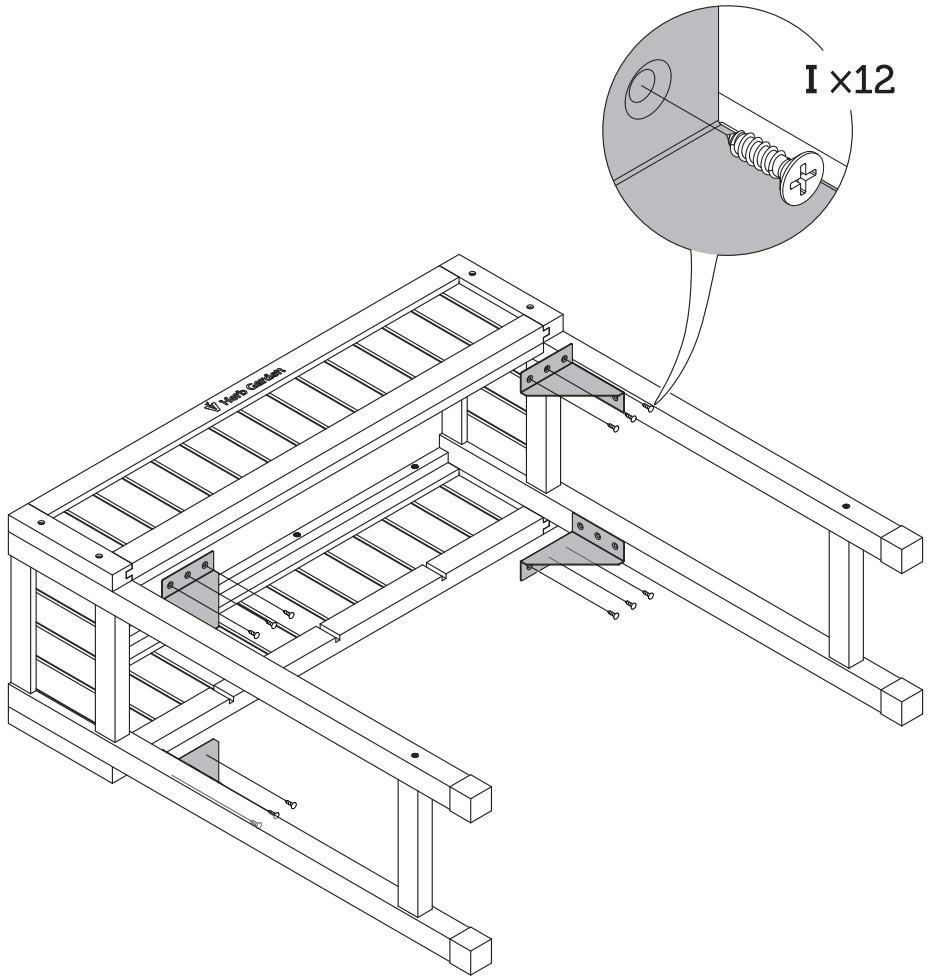

VegTrug Slimline Herb Planter

A x 1

B x 2

710x258mm
(27.95x10.16in)

C x 1

770x190mm
(30.31x7.48in)

D x 1

E x 3

3.5x40mm
(0.14x1.57in)

F x 12(+1)

G x 2

J x 4

H x 2

3.5x15mm
(0.14x0.59in)

I x 24(+2)

1

F x 4

2

3

4

5

770x190mm
(30.31x7.48in)

F x 4

6