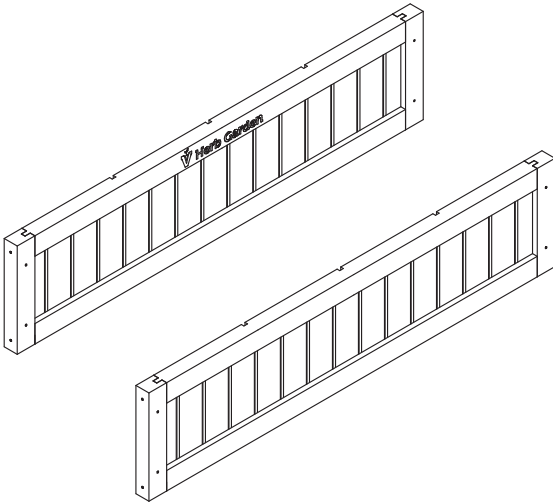

VegTrug Slimline Herb Planter

A x 1

B x 2

710x258mm
(27.95x10.16in)

C x 1

770x190mm
(30.31x7.48in)

D x 1

E x 3

3.5x40mm
(0.14x1.57in)

F x 12(+1)

G x 2

J x 4

H x 2

3.5x15mm
(0.14x0.59in)

I x 24(+2)

1

F x 4

2

3

4

5

770x190mm
(30.31x7.48in)

F x 4

6