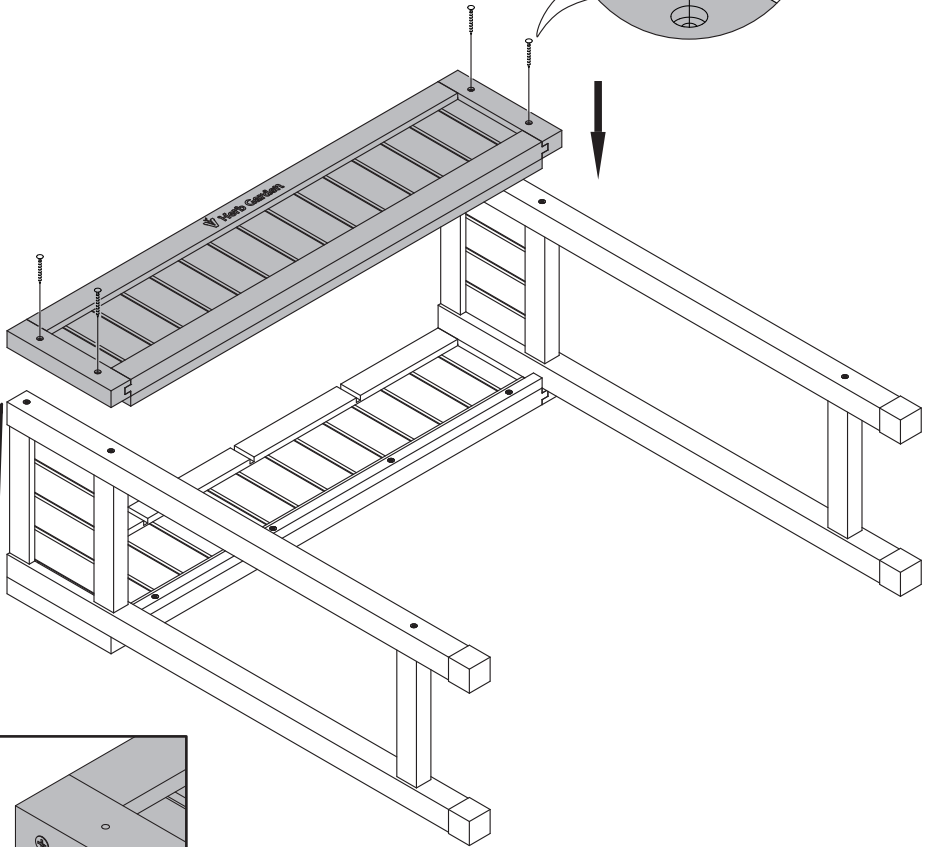

VegTrug Slimline Herb Planter

A x 1

B x 2

710x258mm
(27.95x10.16in)

C x 1

770x190mm
(30.31x7.48in)

D x 1

E x 3

3.5x40mm
(0.14x1.57in)

F x 12(+1)

G x 2

J x 4

H x 2

3.5x15mm
(0.14x0.59in)

I x 24(+2)

1

F x 4

2

3

4

5

770x190mm
(30.31x7.48in)

F x 4

6