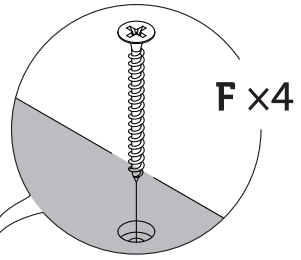

VegTrug Slimline Herb Planter

A x 1

B x 2

710x258mm
(27.95x10.16in)

C x 1

770x190mm
(30.31x7.48in)

D x 1

E x 3

3.5x40mm
(0.14x1.57in)

F x 12(+1)

G x 2

J x 4

H x 2

3.5x15mm
(0.14x0.59in)

I x 24(+2)

1

F x 4

2

3

4

5

770x190mm
(30.31x7.48in)

F x 4

6