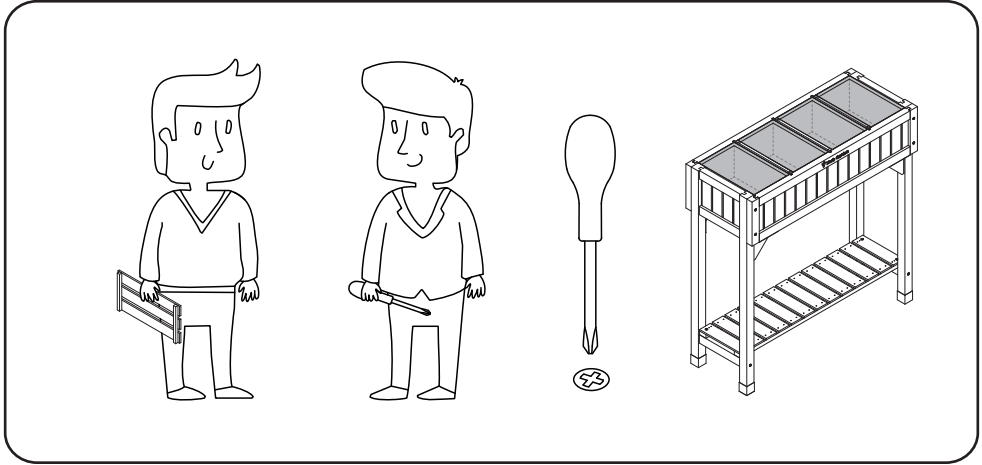

VegTrug Slimline Herb Planter

A x 1

B x 2

710x258mm
(27.95x10.16in)

C x 1

770x190mm
(30.31x7.48in)

D x 1

E x 3

3.5x40mm
(0.14x1.57in)

F x 12(+1)

G x 2

J x 4

H x 2

3.5x15mm
(0.14x0.59in)

I x 24(+2)

1

F x 4

2

3

4

5

770x190mm
(30.31x7.48in)

F x 4

6