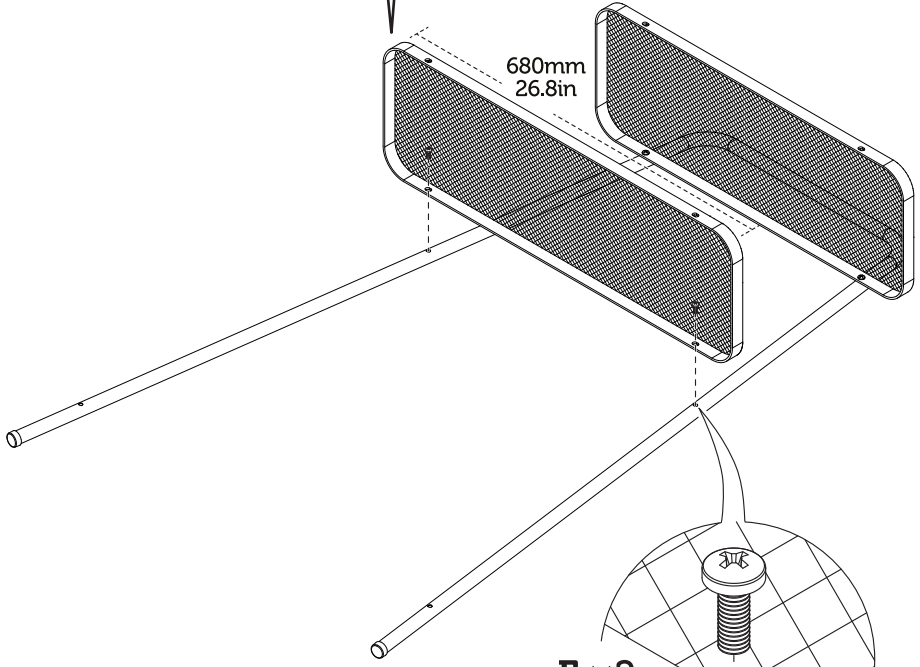

Plant Stand Modern - 3 Shelf

A x 2

B x 1

C x 1

D x 1

E x 2

F x 12

G x 2

1

2

F x 2

3

840mm
33.1in

F x 2

F

G