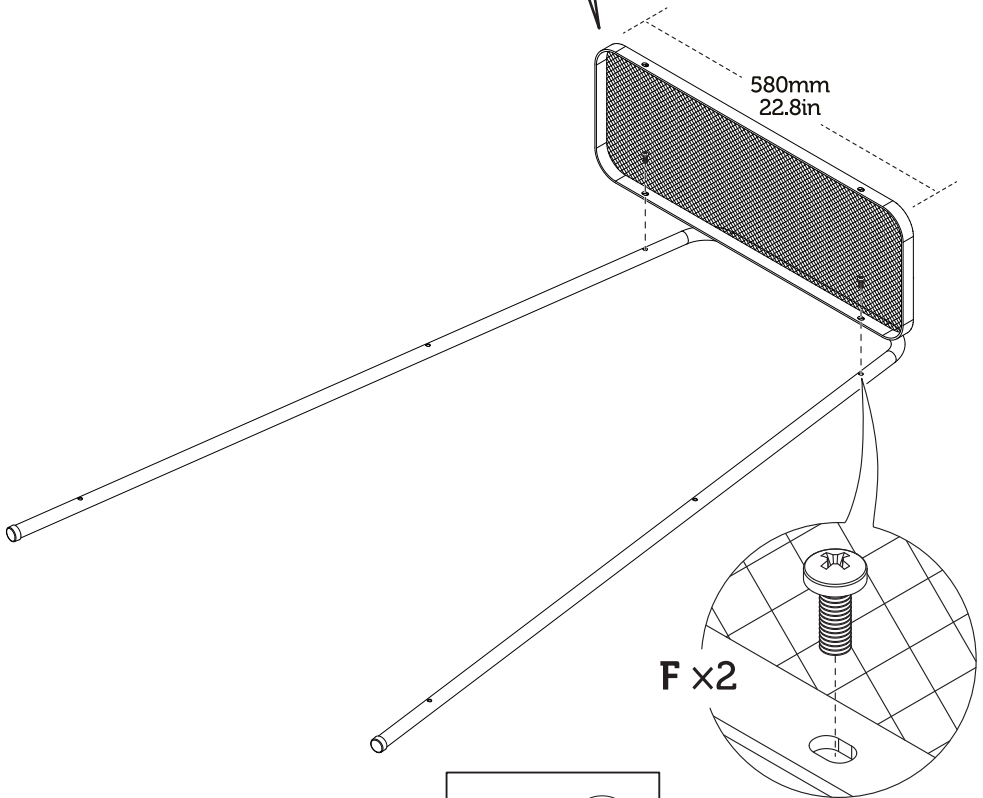

Plant Stand Modern - 3 Shelf

A x 2

B x 1

C x 1

D x 1

E x 2

F x 12

G x 2

1

2

F x 2

3

840mm
33.1in

F x 2

F

G