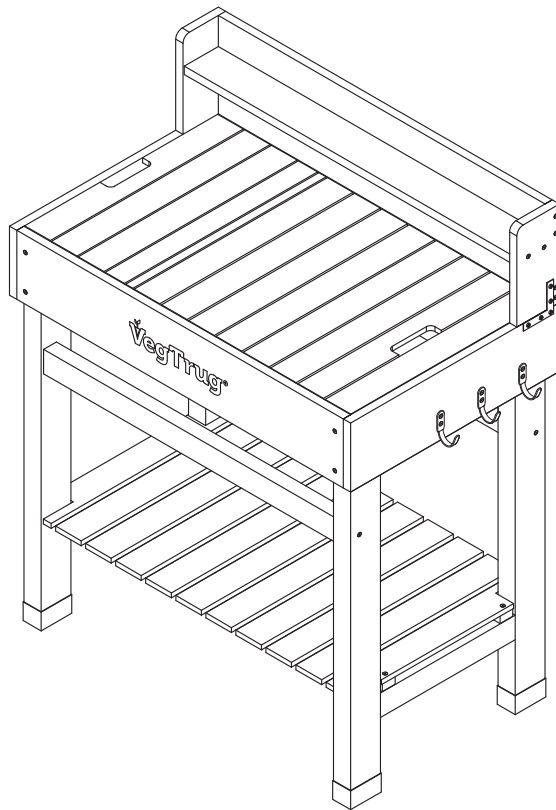

# Deluxe Potting Table (including tray and hooks)

**A x 1**

**B x 1**

**C x 2**

**D x 1**

**E x 1**

**F x 1**

**G x 1**

**H x 1**

**I x 1**

**J x 1**

**K x 1**

**L x 1**

**M x 1**

**N x 1**

**O x 1**

**P x 1**

**Q x 1**

**R x 2**

**S x 3**

3.5x60mm  
(0.14x2.36in)

**T x 4(+1)**

3.5x35mm  
(0.14x1.38in)

**U x 30(+2)**

3.5x16mm  
(0.14x0.63in)

**V x 6(+1)**

3x16mm  
(0.12x0.63in)

**W x 10(+1)**

1

2

3

4